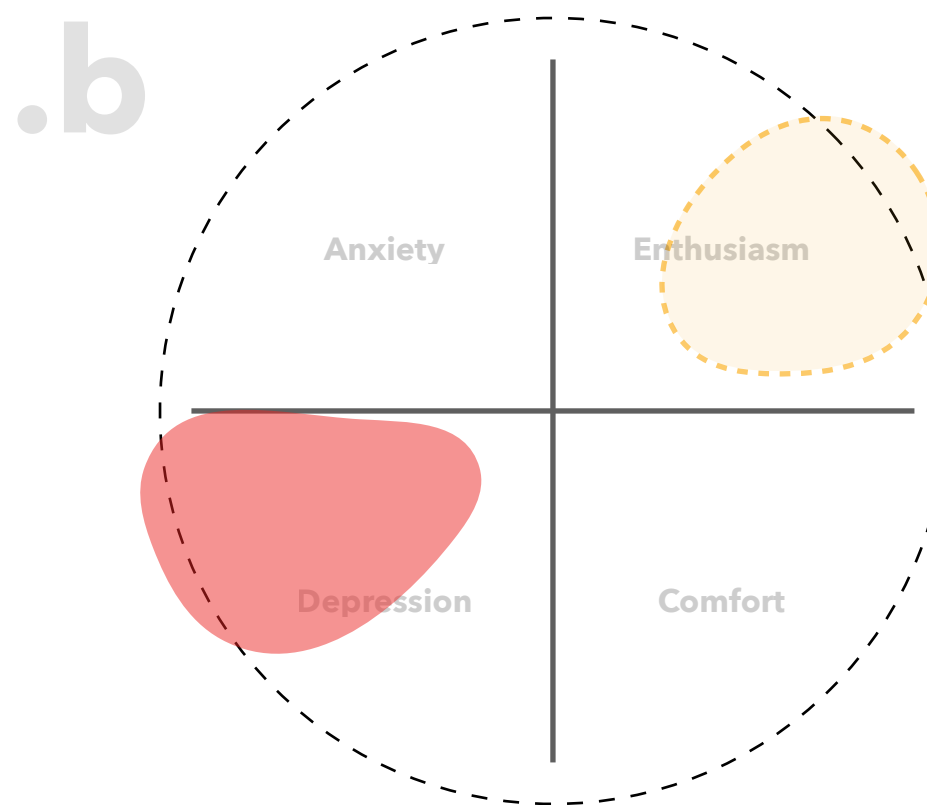

Context

Mumbai

/

Who is Rohit?

Mumbai
Improve their conditions

31 years old
Aspirational mindset

Distant marriage

/

Emotional State Journey

Improvement areas
Opportunity areas

/

Emotional Pain Points

I miss Her ... a lot

*"But once you get married, the whole **thought process changes** in the sense you start feeling that **the other person is also feeling lonely** because you are not together."*