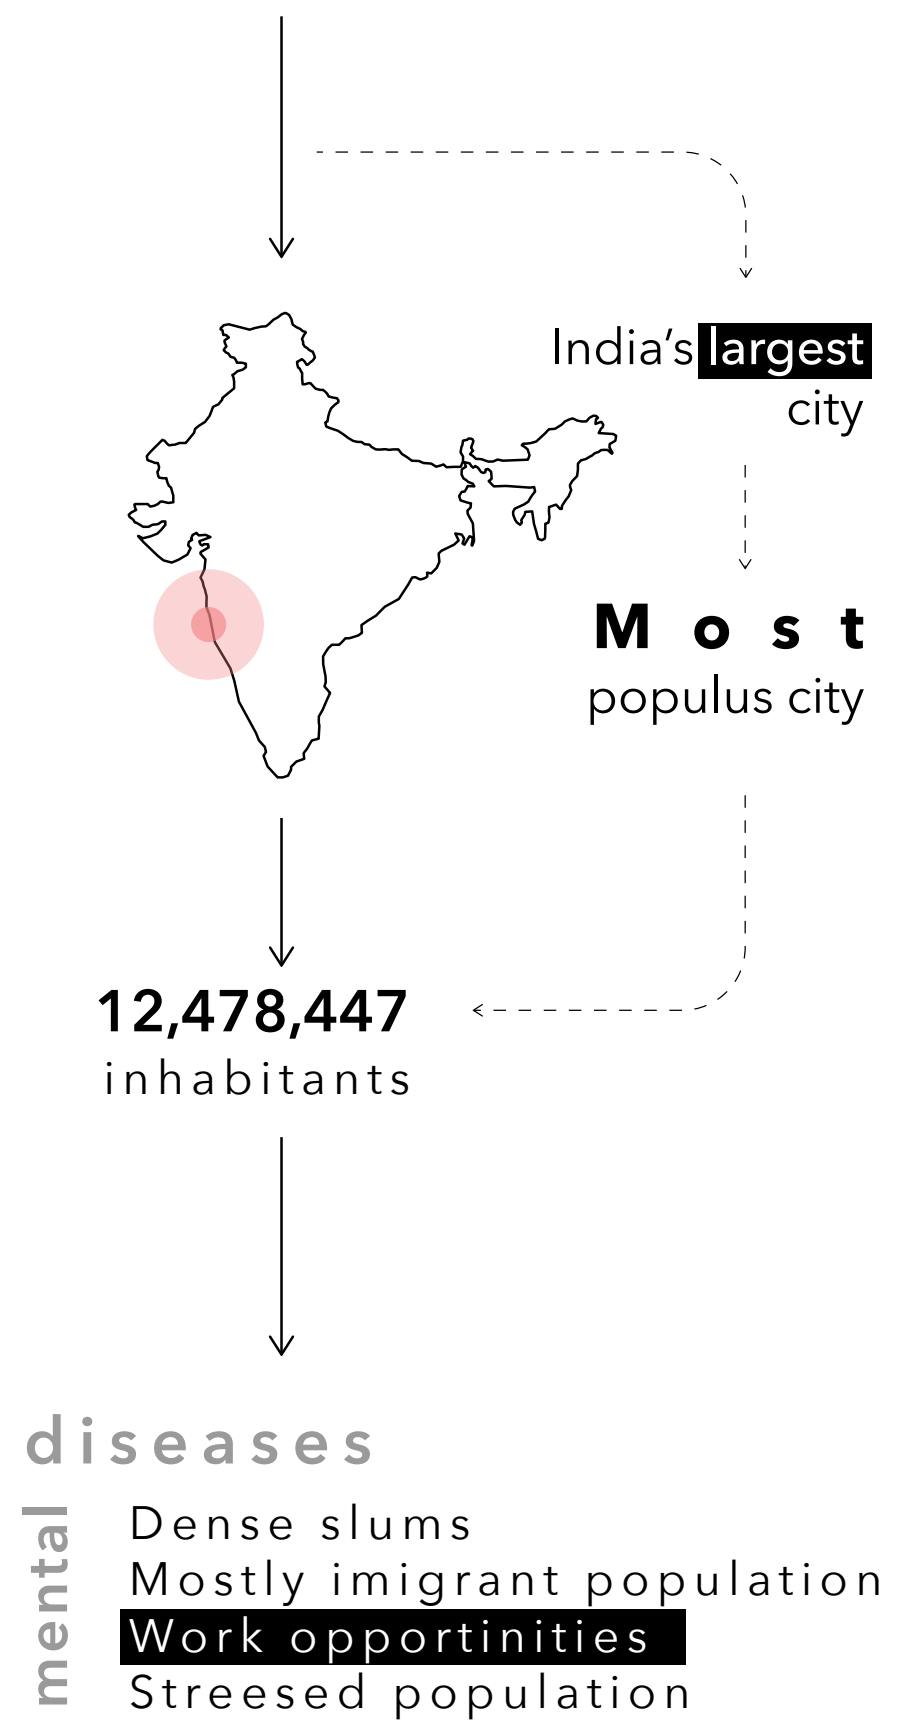

Context

Mumbai

/

Who is Rohit?

Mumbai
Improve their conditions

31 years old
Aspirational mindset

Distant marriage

/