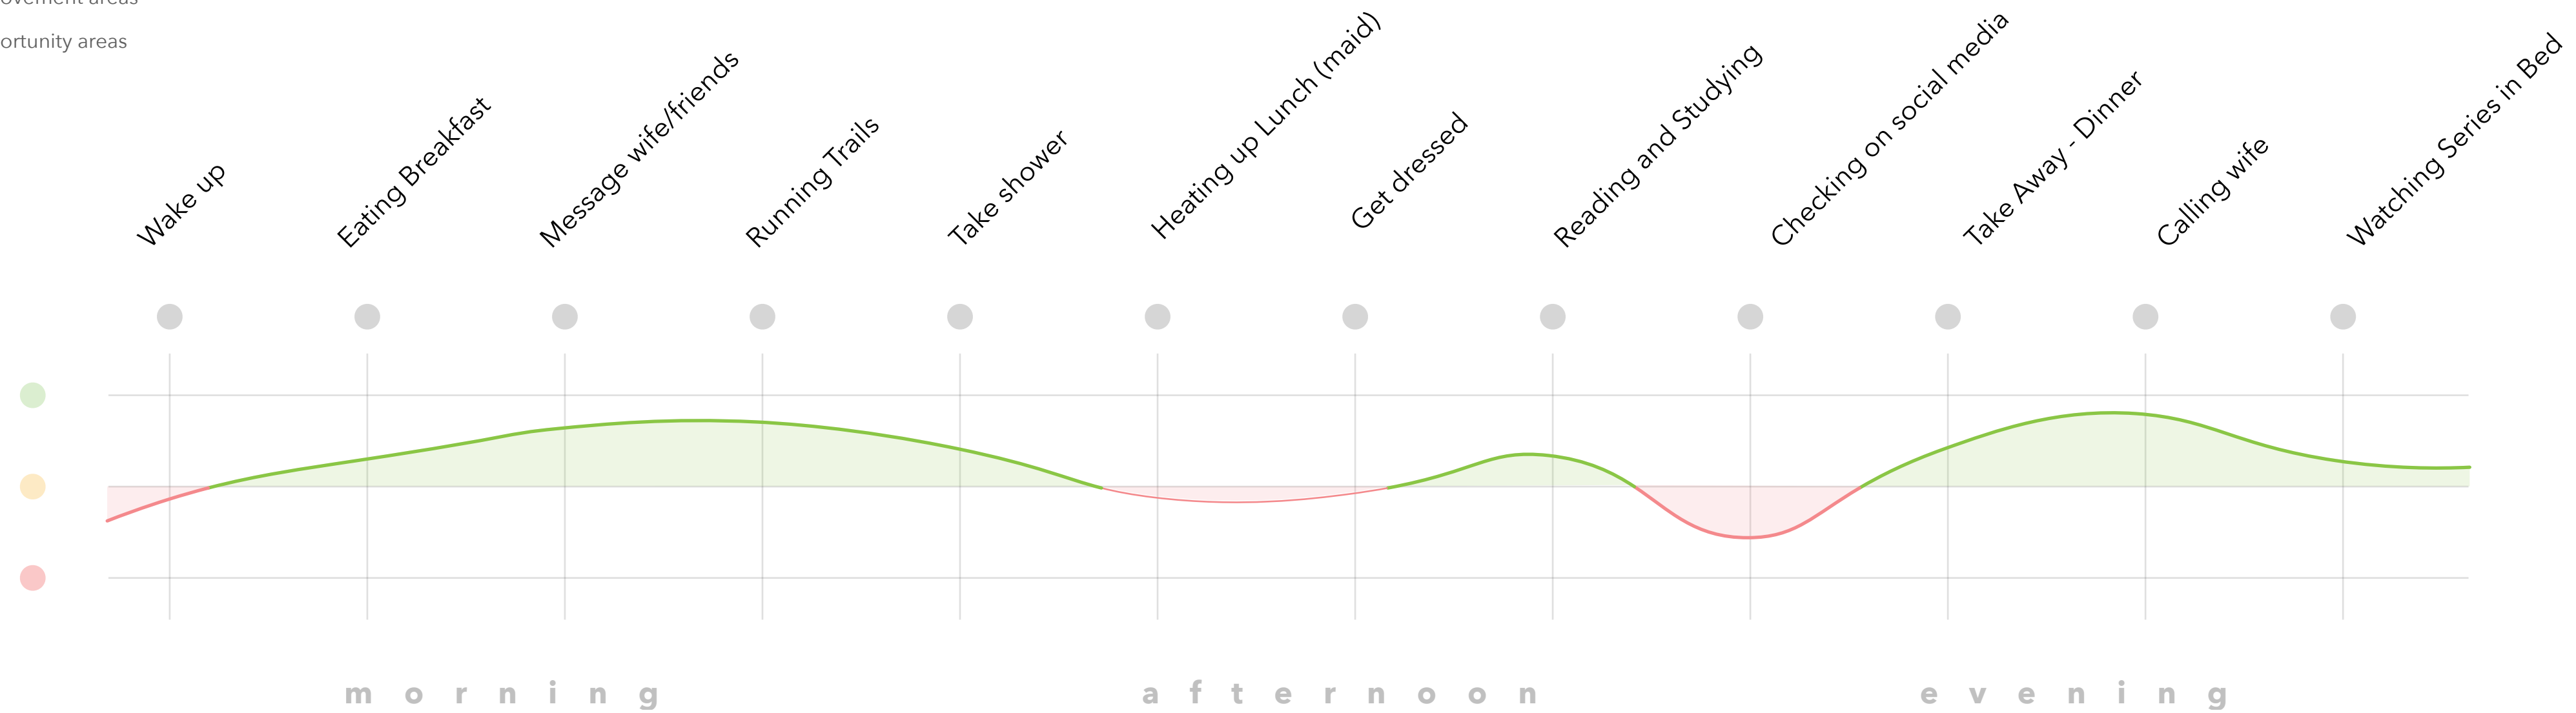

Context

Mumbai

/

Who is Rohit?

Mumbai
Improve their conditions

31 years old
Aspirational mindset

Distant marriage

/

Key Findings

01

Surface mounted cooktops are standard in India.

02

Singletons invest only in **temporary basic devices**

03

Many Indian dishes require round bottomed **"Kadai" pans**

/

Emotional State Journey

Improvement areas
Opportunity areas

/

Emotional Pain Points

I miss Her ... a lot

*"But once you get married, the whole **thought process changes** in the sense you start feeling that **the other person is also feeling lonely** because you are not together."*