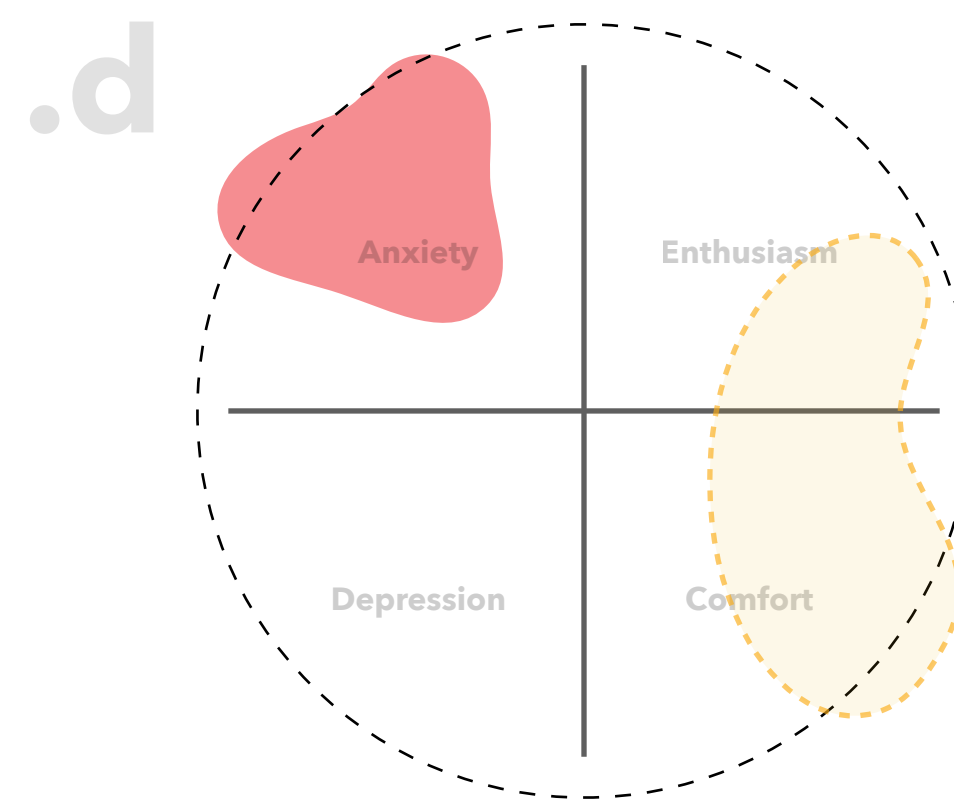

Green is the new Black

*"I would say because we have not been using plastics for the last 20 years. So **I don't use single-use plastic** at home."*