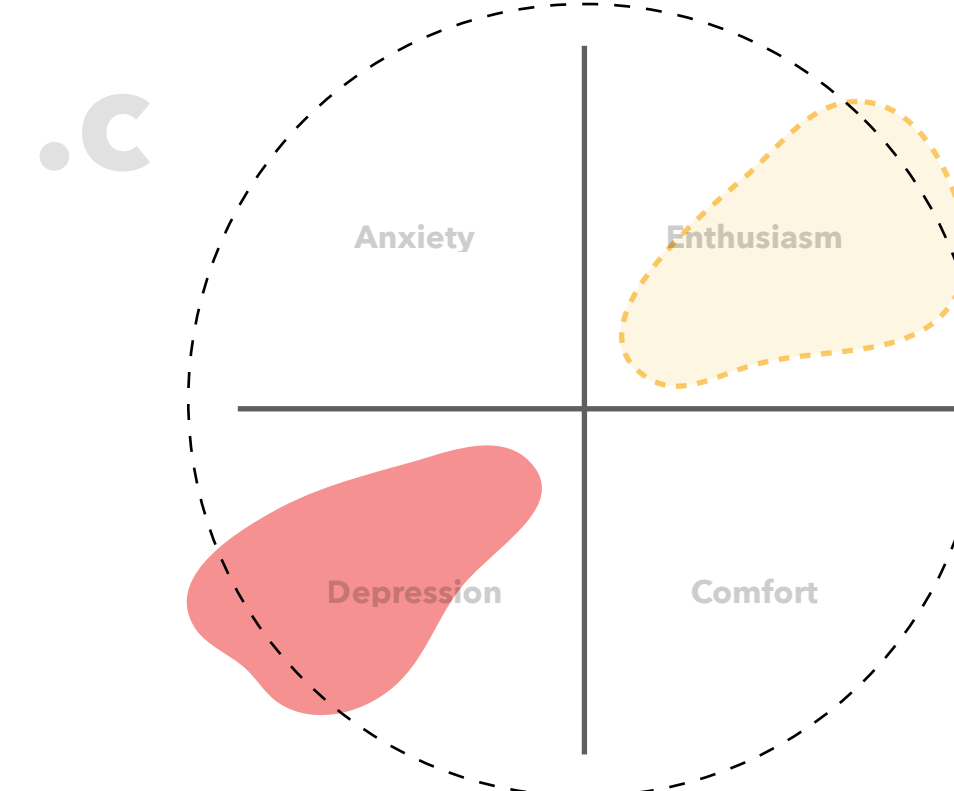

Mumbai it's on hard mode

*"And after work in a city like Mumbai with lot of traffic, you **don't feel like going out** and meeting somewhere."*