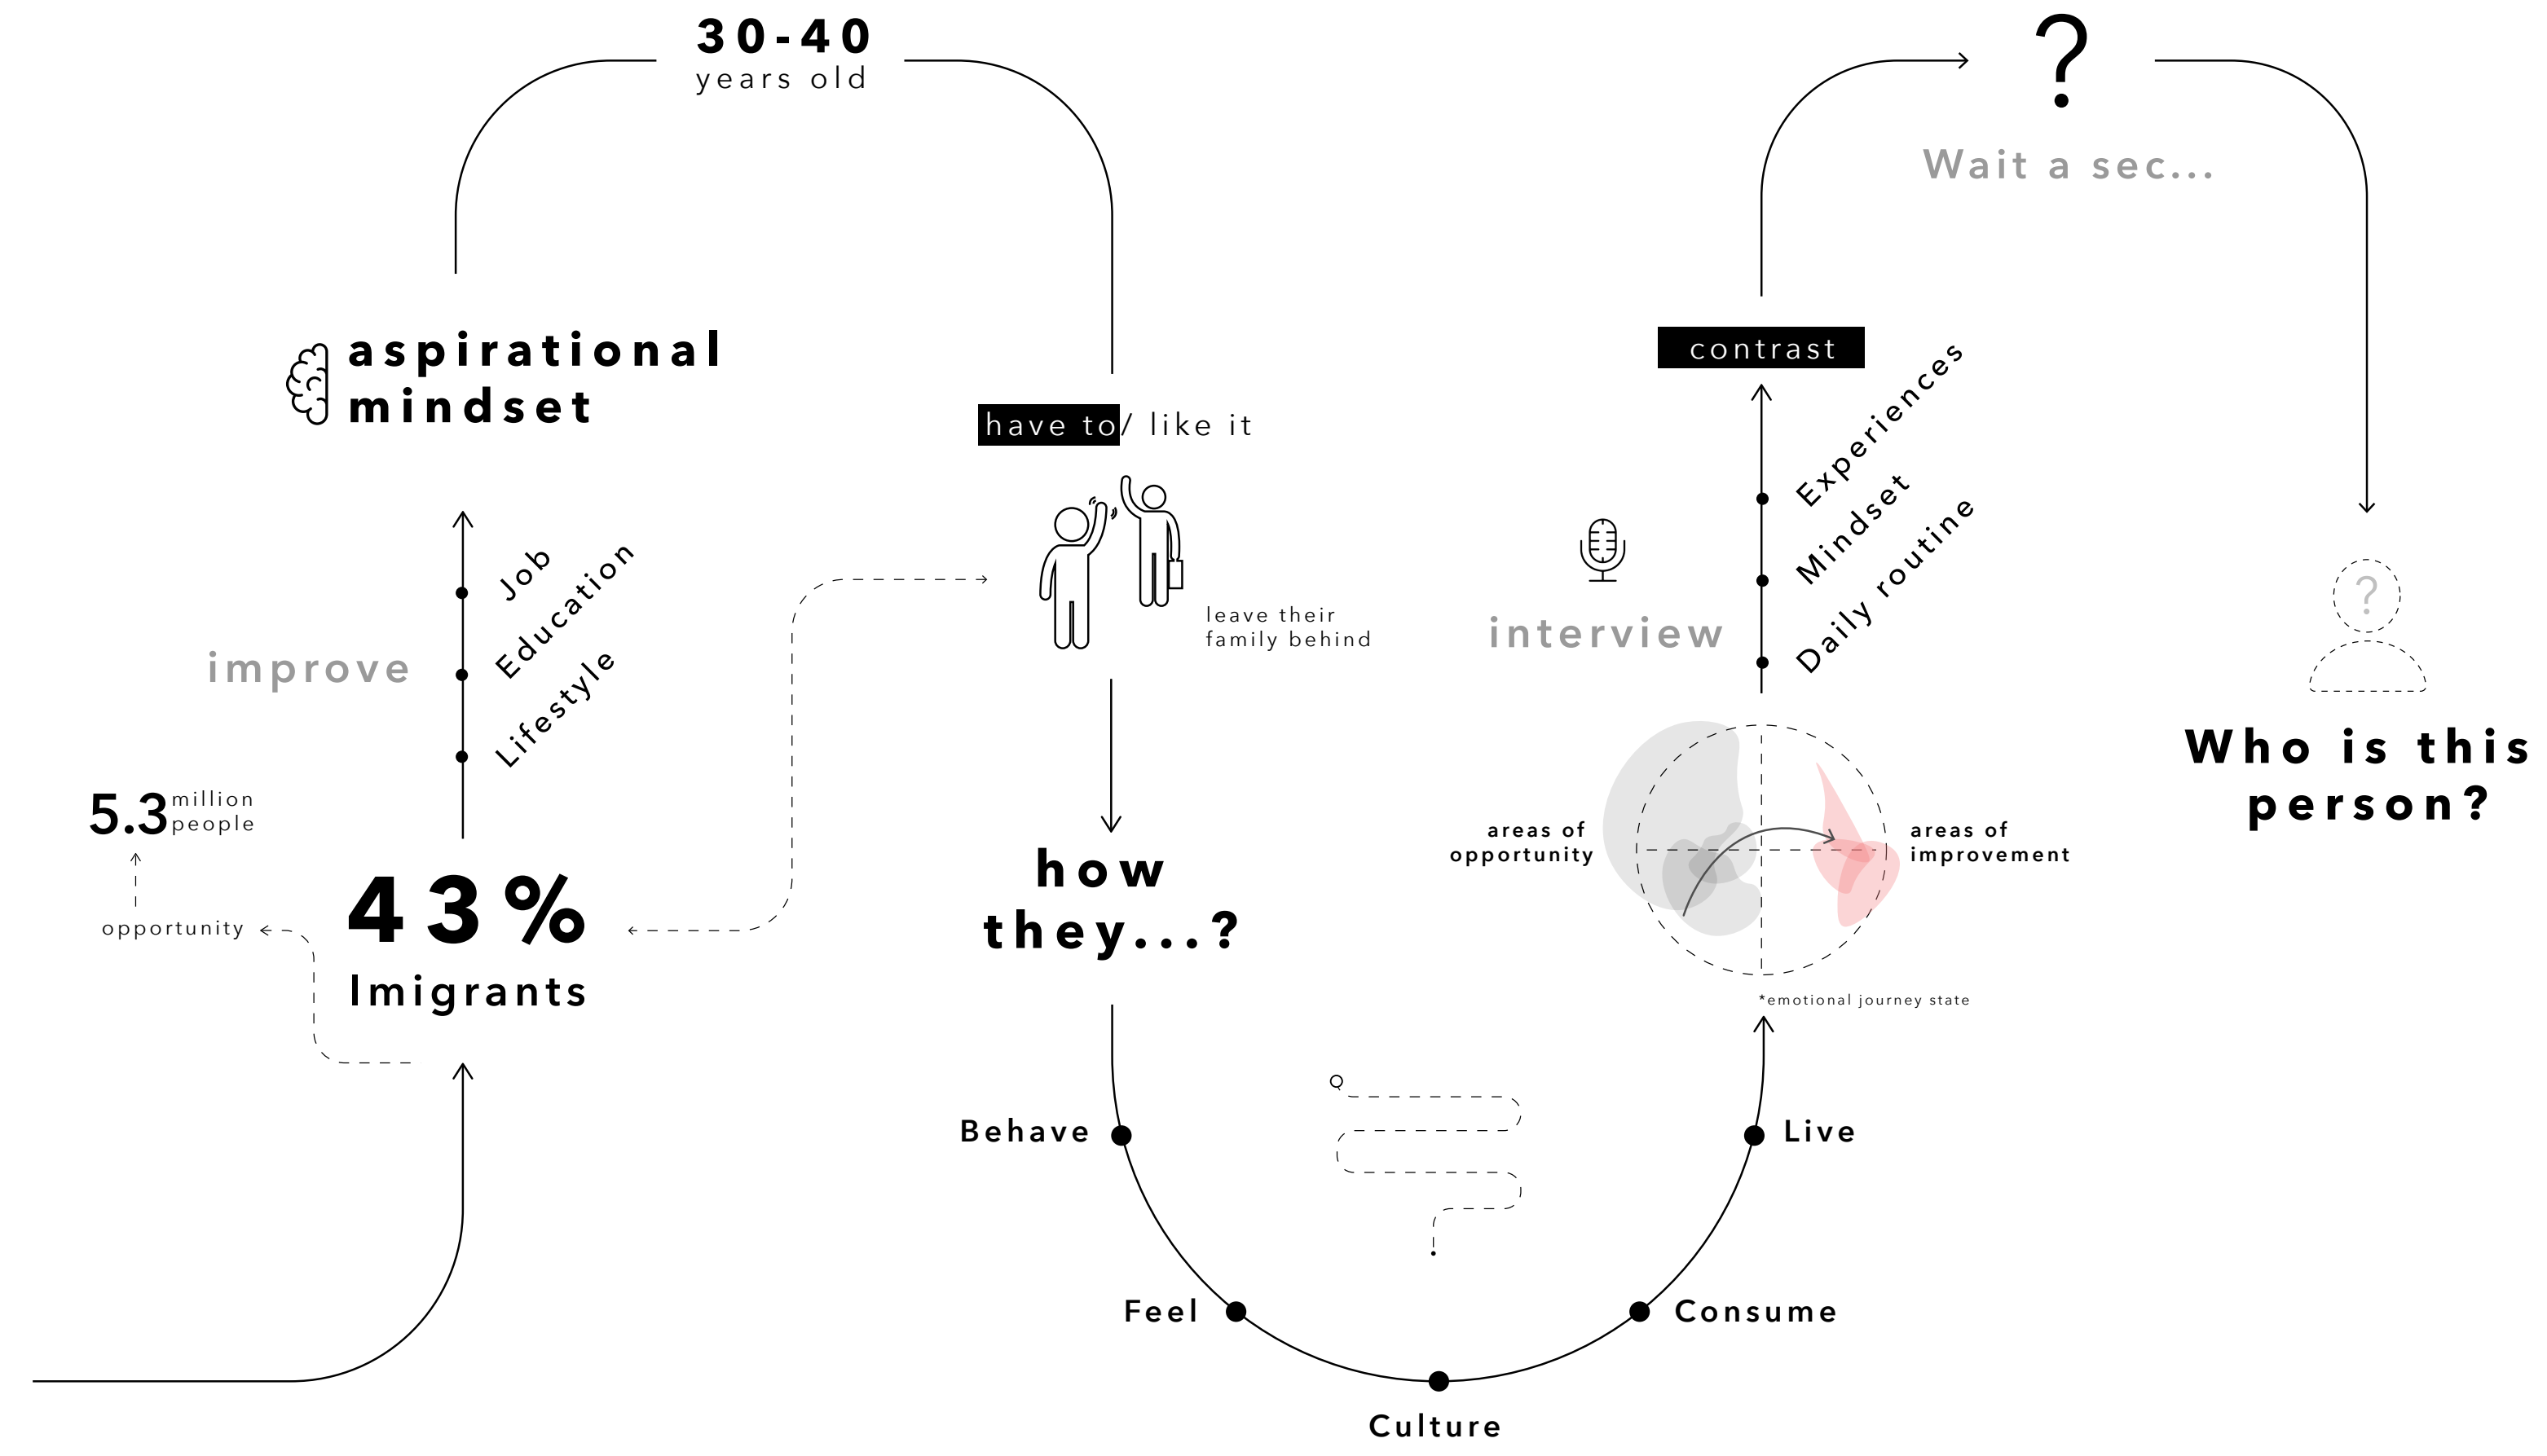

Context

Mumbai

/

Who is Rohit?

Mumbai
Improve their conditions

31 years old
Aspirational mindset

Distant marriage

/