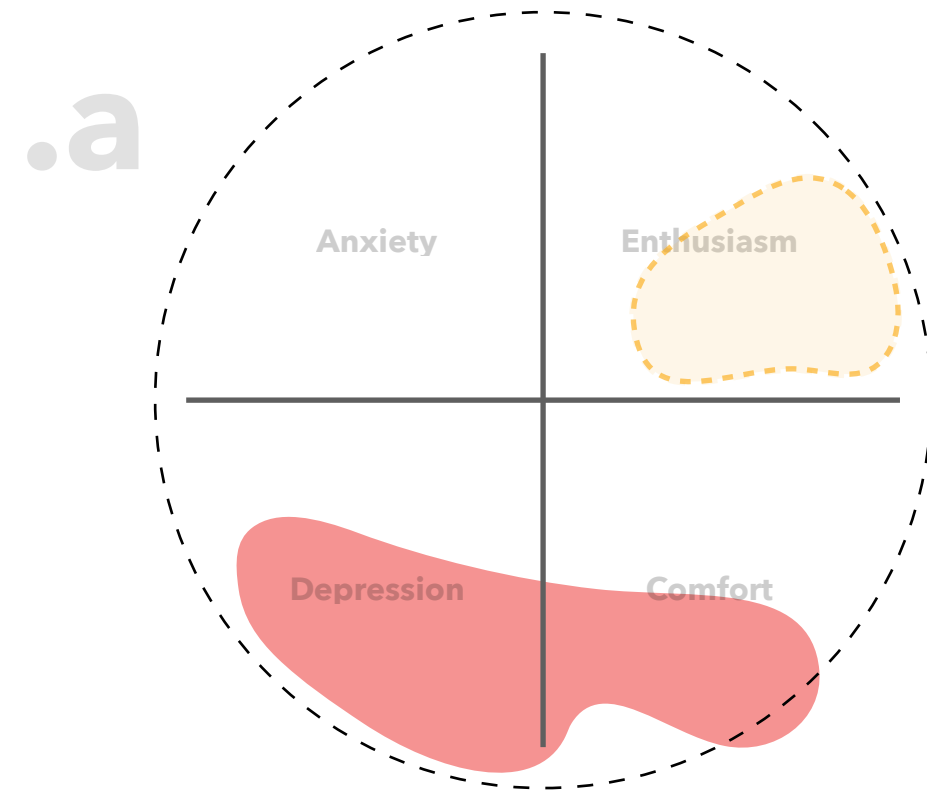

Context

Mumbai

/

Who is Rohit?

Mumbai
Improve their conditions

31 years old
Aspirational mindset

Distant marriage

/

Emotional State Journey

Improvement areas
Opportunity areas

/

Emotional Pain Points

I miss Her ... a lot

*"But once you get married, the whole **thought process changes** in the sense you start feeling that **the other person is also feeling lonely** because you are not together."*